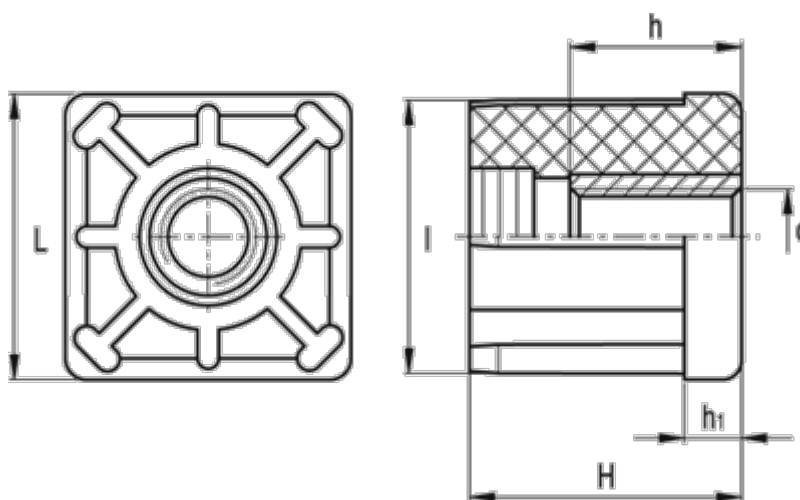

Article number: 2310320124
Description: E+G Square end-cap
NDX.Q-50x1.5-M14

Measures

d	= M14	Tube wall thickness = 1.5
h	= 15	Weight (g) = 74
H	= 45	
h1	= 10	
Internal tube size	= 47.0	
I	= 47.0	
L	= 50	
Outer tube size	= 50	